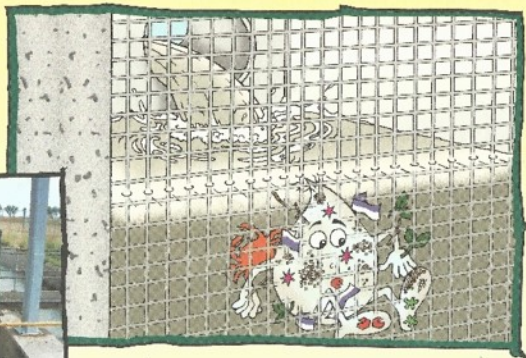

Screening

6 What is Screening?

When raw water arrives at a purification station it passes through metal screens. These screens trap large living organisms, sticks, leaves & litter, but allow the water to pass through.

A SCREEN

Water  Wise

RAND WATER